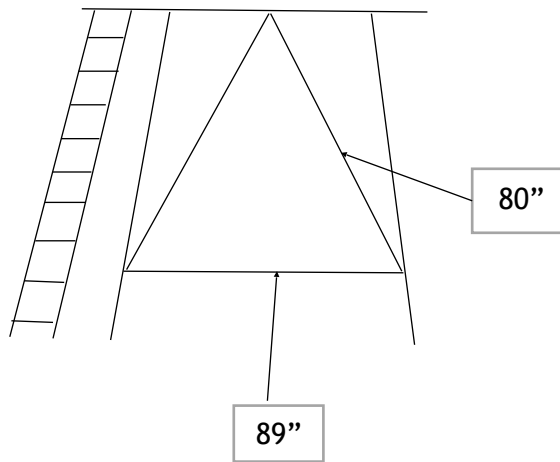

4 x 5 Little Buck 8ft Stand

26 - 3/8 x 1 Bolts
26 - 3/8 Nuts
2 - 3/8 Washers

5Ft Side

Braces: 6- 80" - 2- 85 1/2" and 2- 89"

85 1/2 "

80"

4Ft Side