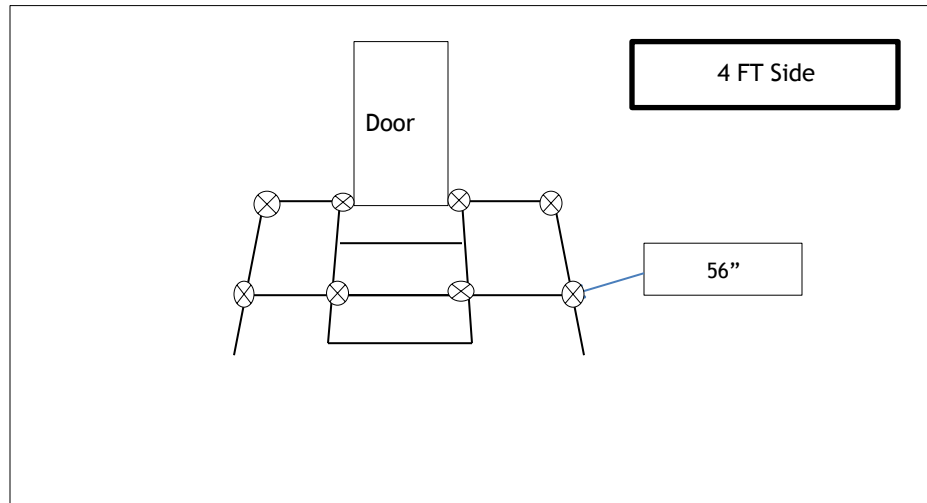

# Little Buck

4 x 5 4 Ft Stand

24 - 3/8 x 1 Bolts

24 - 3/8 Nuts

2 - 3/8 Washers

**Braces:** 2 - 56" and 4- 50 1/2"