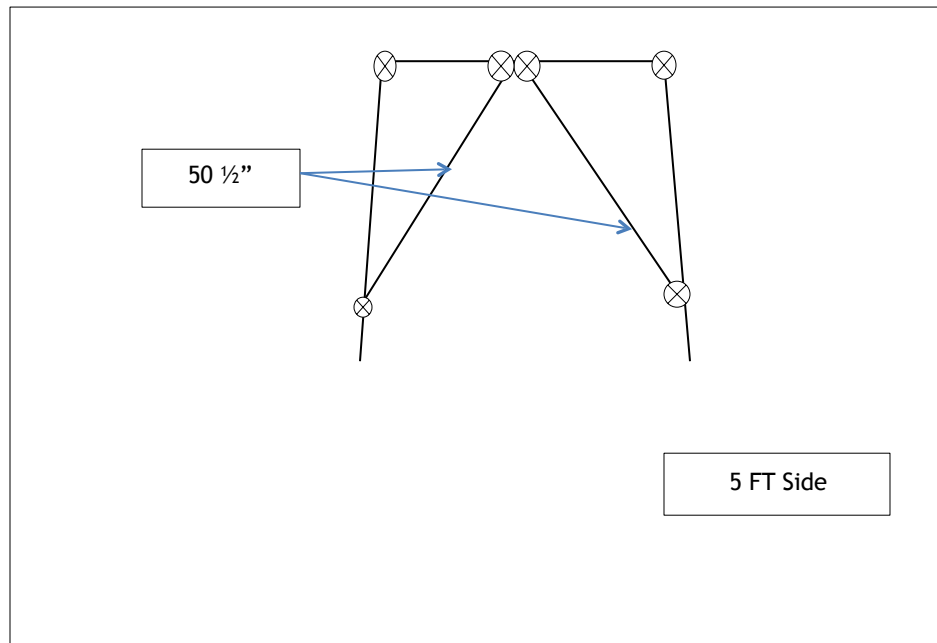

# Little Buck

4 x 5 4 Ft Stand

24 - 3/8 x 1 Bolts

24 - 3/8 Nuts

2 - 3/8 Washers

**Braces:** 2 - 56" and 4- 50 1/2"